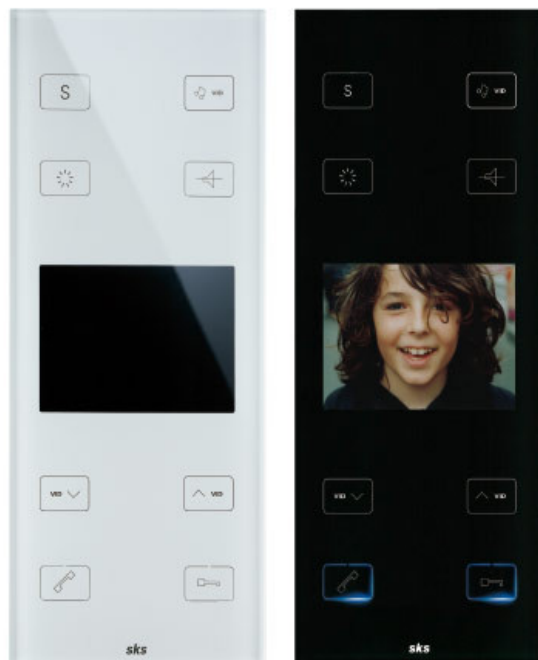

## SKS series il vetro video

95 x 230 x 29 mm  
Dimensions: width x height x depth

reddot  
winner 2007

DESIGNPREIS  
2008  
NOMINIERT

DESIGN PLUS

## Description

The il vetro intercom fits perfectly into the modern home environment. Due to its high-quality safety glass finish the SKS ultra slimline indoor station creates unobtrusive accents. Thanks to the graded housing, the il vetro provokes the impression of an object floating on the wall.

Operating the il vetro is easy and intuitive via capacitive touch sensors for call acceptance, door opening and setting of the ringing volume.

## Technical specifications

- SKS BUS technology
- High quality safety glass surface
- Key functions: call acceptance, door opening, setting the volume and the melodies of the ringtone, switching it off (call is automatically switched back on after 12 hours), setting of color, contrast, and brightness, switch function available (via switch actuator 300022 (4507) – without additional wires)
- Optional internal call for up to 2 additional parties possible
- TFT color display is automatically switched on when door bell has been rung
- Visual signal for call via LED
- Operated via capacitive sensor keys
- Video and audio privacy function
- One-man installation and programming
- Optional parallel connection of up to 3 indoor stations
- 8 door call and 4 floor call melodies
- 5 settings for ringtone volume
- Easy and hygienic cleaning since the glass plate has no speaker slots (speakers are on the sides)
- Audio signal when keys are activated (except for keys used when setting the display)
- Hands-free function
- Background noise suppression when speaking
- Surface-mounted (also available for flush-mounted installation – please inquire)