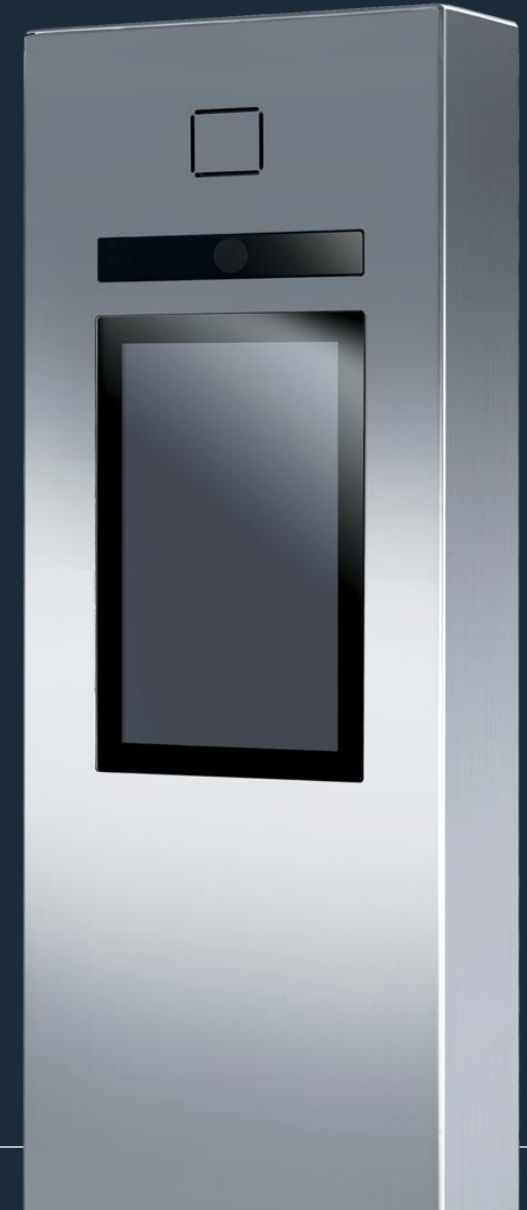

Im Außenbereich fertigt SKS individuelle Lösungen in Stelenform, die u.a. im Bereich von Tiefgaragen oder an Eingangspforten zum Einsatz kommen.

Integration von:

- COMFORT IP Türstation in 5,7" oder 10,1"
- Bauseitiger Zutrittskontrolle