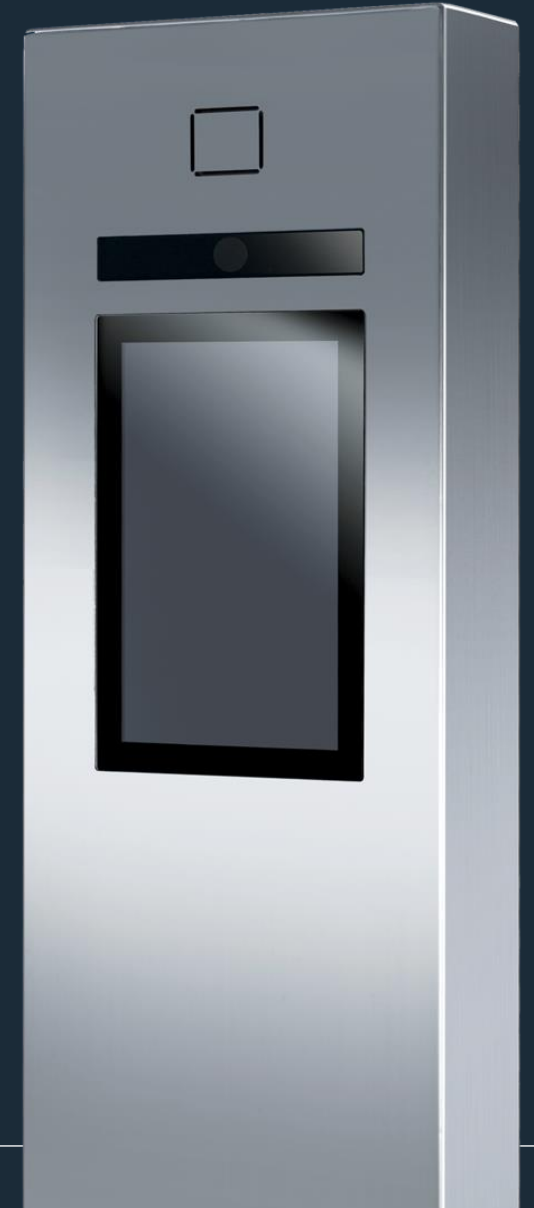

Im Außenbereich fertigt SKS individuelle Lösungen in Stelenform, die u.a. im Bereich von Tiefgaragen oder an Eingangspforten zum Einsatz kommen.

Integration von:

- COMFORT IP Türstation in 5,7" oder 10,1"
- Bauseitiger Zutrittskontrolle