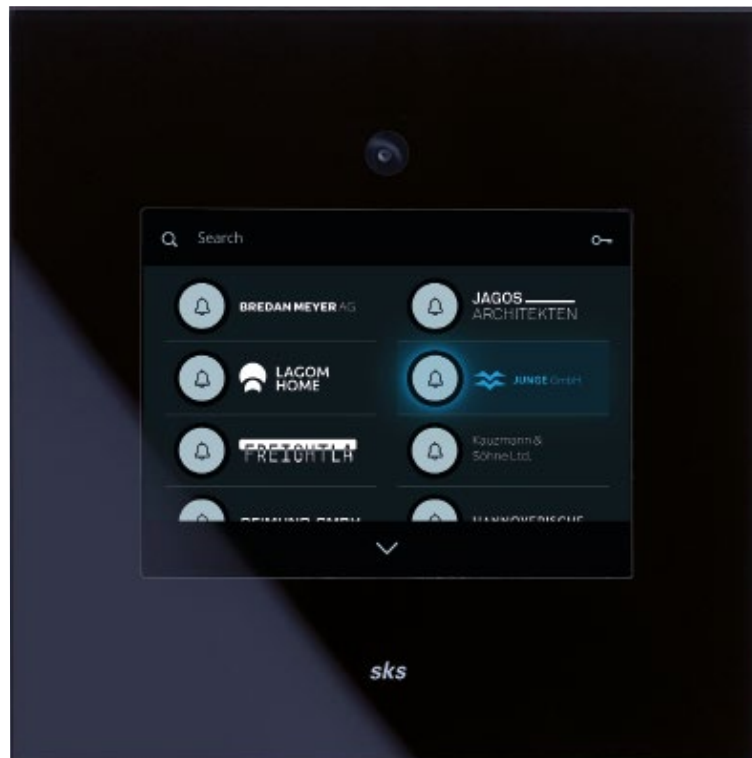

**sks**

---

COMFORT door station multitouch 5,7"

# COMFORT door station multitouch with intuitive 5,7" touch display

Multifunctionality in its most beautiful form – audio/video door station, access control and information system at once. The COMFORT series excels especially with its easy operation via a multi touch color display and thus is attractive to all age groups – in residential areas and student residences, office buildings, joint practices or underground car park accesses.

High-quality surface  
of safety glass +

Large 14.5 cm (5.7")  
TFT color display  
(640 x 480 pixels) +

Easy and  
intuitive operation +

+ With build in  
color camera

+ Labeling can be  
customized  
(also in color)

+ Operation via  
multitouch display

+ Available colors:  
white and black

195 x 195 x 4 mm / Glas dimensions  
184 x 184 x 65 mm / Installation dimensions  
179 x 179 x 65 mm / In-wall dimensions

- 6-wire video/audio technology
- Compatible with all SKS BUS audio and video indoor stations
- 14.5 cm (5.7", 640 x 480 pixels) sized multitouch display
- Easy and intuitive operation
- More or less barrier-free
- Configuration at the device or via web interface
- Bell button as text or vector image (jpg, png or svg)