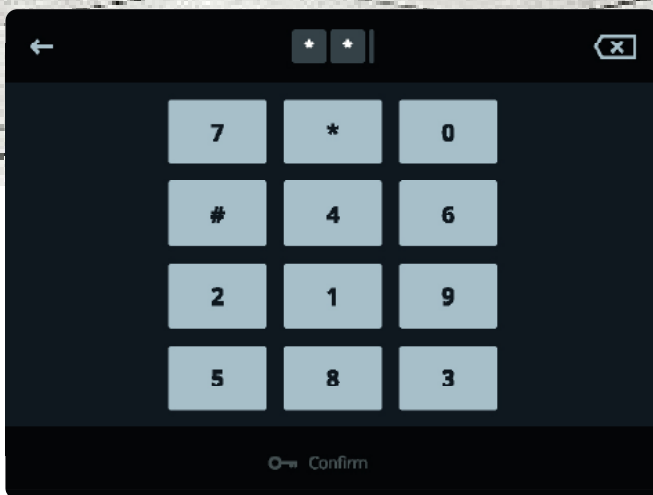

## Start-up/configuration

Easy start-up and configuration via the web interface, using a PC/laptop.

Optionally the configuration can directly be done at the door station.

TOULOUSER  
ALLEE

21

### Virtual code lock – maximum security

Using the virtual code lock function the COMFORT door station may also function as a door opener. Thanks to the randomly displayed number pad with digits 0 ... 9 – for every use the numbers are displayed in a different order – a maximum security against being spied on is guaranteed.