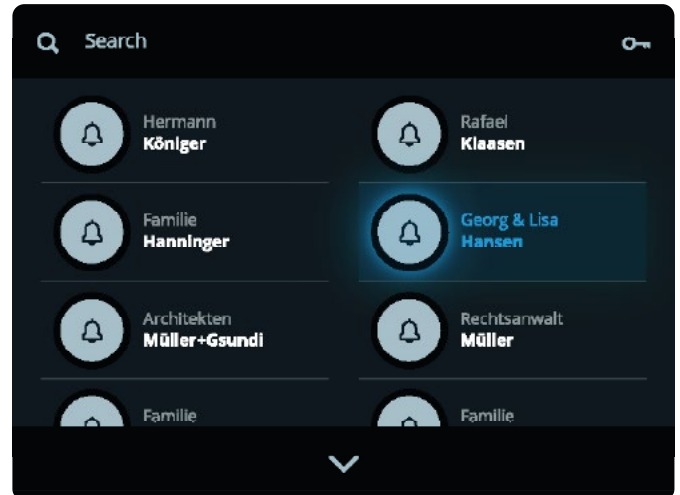

## Welcome screen

If a person approaches the door station, the color display is switched on automatically.

## Finding names

Names can be searched by wiping or scrolling. By simply touching the name you choose it and activate the door bell. The visitor gets an optical feedback on the actual function.