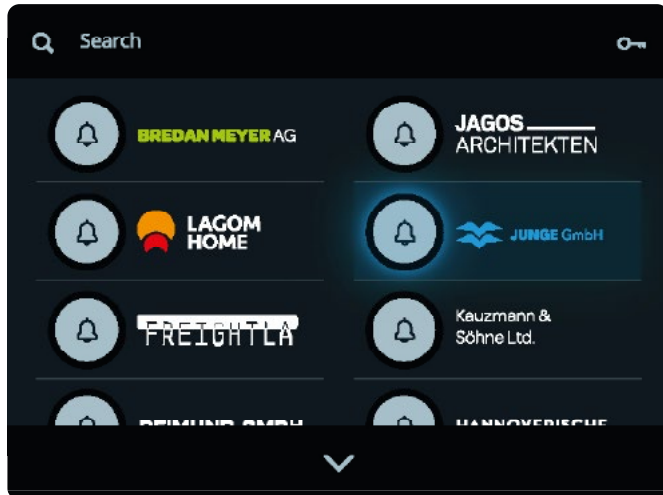

Functional overview

Customized display with company logo

The COMFORT door station may also be used as an information system as the user interface offers freely customizable blocks. Images or additional text may be displayed for each resident, e. g. company logos, departments or floors in which residents can be found.