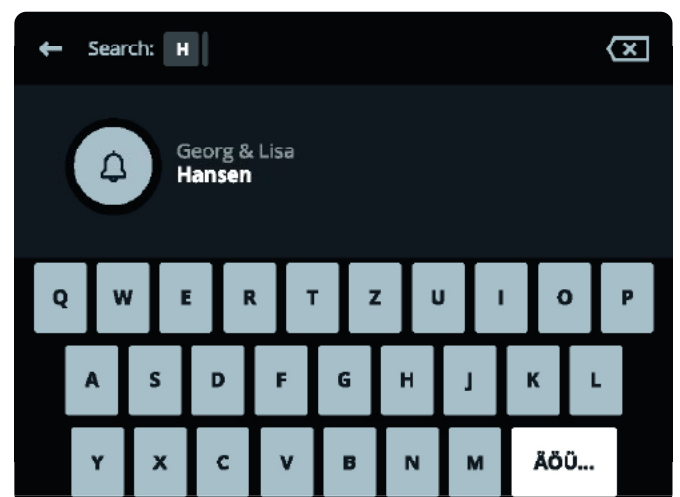

## Welcome screen

If a person approaches the door station, the color display is switched on automatically.

## Finding names

Names can be searched by wiping or scrolling. By simply touching the name you choose it and activate the door bell. The visitor gets an optical feedback on the actual function.

## Functions displayed – barrier-free according to DIN 18040

The hearing-impaired get symbolic and textual status information on screen: After ringing „Ruf gesendet“ (Call has been sent) appears on the display. When the call is answered „Sie sprechen mit...“ (You are talking to) is displayed and when the door opener is activated it says „Die Tür wurde geöffnet“ (The door has been opened).