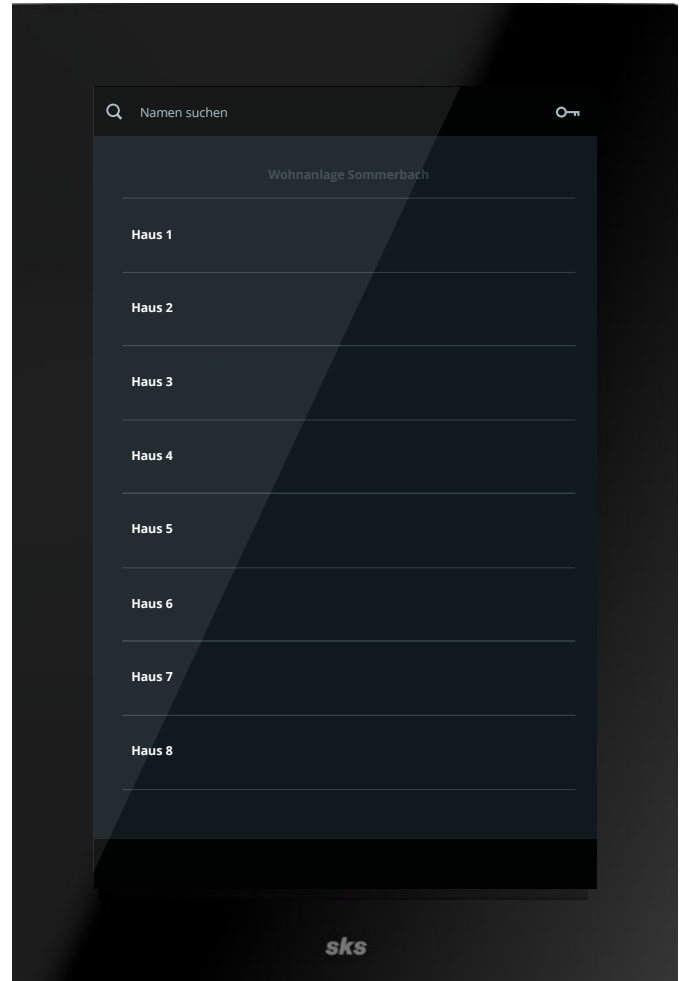

Functional overview

Welcome screen

If a person approaches the door station, the color display is switched on automatically.

Well-structured name search using groups

At a central door the residents of each house can be assigned to a group (e. g. houses 1 to 3 in a residential estate).