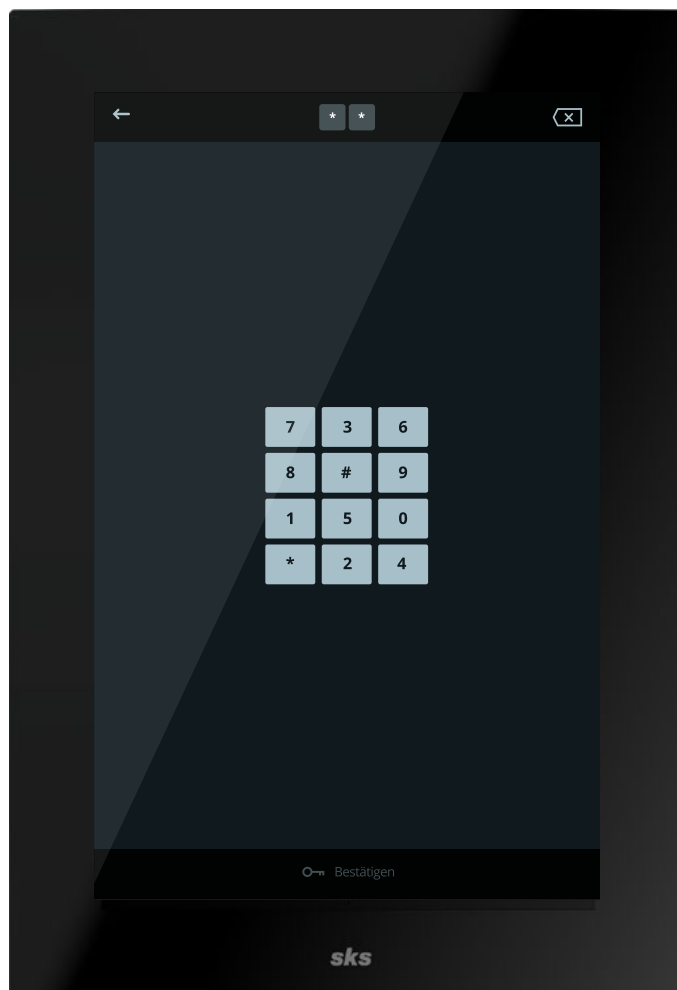

Functional overview

Welcome screen

If a person approaches the door station, the color display is switched on automatically.

Well-structured name search using groups

At a central door the residents of each house can be assigned to a group (e. g. houses 1 to 3 in a residential estate).

Start-up/configuration

Easy start-up and configuration via the web interface, using a PC/laptop.

Optionally the configuration can directly be done at the door station.

Functional overview

Functions displayed – barrier-free according to DIN 18040

The hearing-impaired get symbolic and textual status information on screen: After ringing „Ruf gesendet“ (Call has been sent) appears on the display. When the call is answered „Sie sprechen mit...“ (You are talking to) is displayed and when the door opener is activated it says „Die Tür wurde geöffnet“ (The door has been opened).